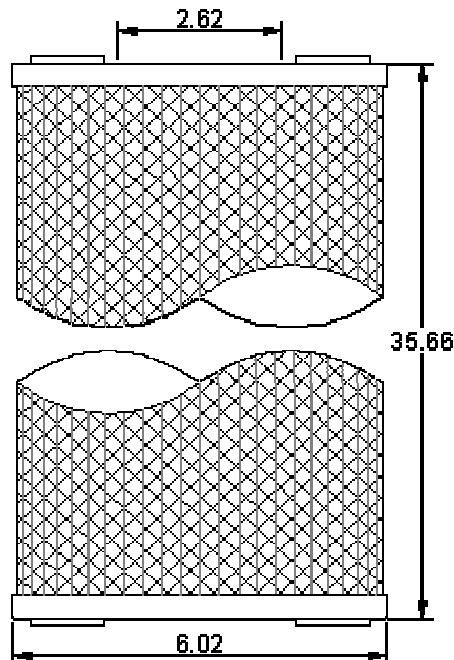

STF20-03027 Filter

Temperature Range:	-4° to +212° with Nitrile Seals
Hardware Material:	Corrosion protected metal endcaps and core
Filter Medium:	Inorganic Fiberglass
Filter Area:	21,000 cm ² (3,260 Inches ²)
Dirt Holding Capacity:	611.10 Gr., Per ISO 16889
Collapse Rating:	7 Bar, 101 psid per ISO-2941

Removal Rating ISO 4572		Removal Rating - ISO 16889					
Grade	$\beta_x > 200$	um \odot Rating for Beta Value					
		2	10	75	100	200	1000
6um	6	2.1	3.4	5.0	5.1	5.4	7.7

All dimensions are in inches +/- .020, unless otherwise specified.