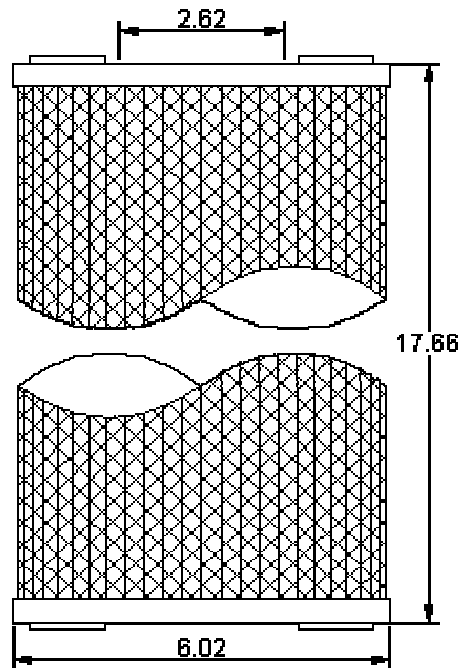

STF20-03001 Filter

Temperature Range:	-4° to +212° with Nitrile Seals
Hardware Material:	Corrosion protected metal endcaps and core
Filter Medium:	Inorganic Fiberglass
Filter Area:	21,000 cm ² (3,260 Inches ²)
Dirt Holding Capacity:	305.55 Gr., Per ISO 16889
Collapse Rating:	7 Bar, 101 psid per ISO-2941

Removal Rating ISO 4572		Removal Rating - ISO 16889					
Grade	$\beta_{0.1}$ > 200	um \odot Rating for Beta Value					
		2	10	75	100	200	1000
6um	6	2.1	3.4	5.0	5.1	5.4	7.7

All dimensions are in inches +/- .020, unless otherwise specified.