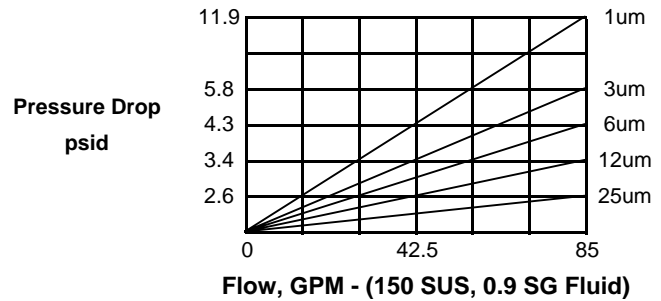

Removal Rating ISO 4572	
Grade	$\beta_x > 200$
1um	1
3um	3
6um	6
12um	12
25um	25

Removal Rating - ISO 16889						
Grade	um Rating for Beta Value					
	2	10	75	100	200	1000
1um	<2	<2	<2	<2	2.0	2.5
3um	<2	<2	3.1	3.3	3.8	5
6um	2.1	3.4	5.0	5.2	5.7	7
12um	3.2	5.5	8.3	8.7	9.7	12
25um	7.2	11.0	15.8	16.5	18.2	22