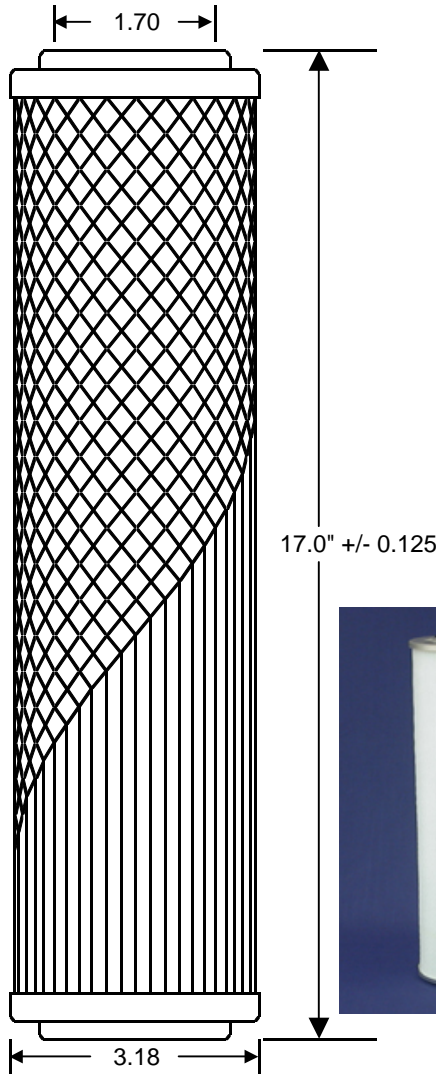

SophTech

Worldwide

SophTech Worldwide

13131 Hamilton Commons Blvd

Noblesville, Indiana 46060

Phone: 317-776-5680 Fax: 317-776-5687

www.sophtech.net

sales@sophtech.net

STF10-0303 Series

Temperature Range: -45° to +225° with Nitrile Seals
-20° to +250° with Viton Seals

Hardware Material: Corrosion protected metal endcaps and core

Filter Medium: Inert Micro-Glass fibers impregnated with stable resin, supported by polymer mesh

Collapse Rating: 150 psid per ISO-2941

Removal Rating ISO 4572	
Grade	$\beta_x > 200$
1um	1
3um	3
6um	6
12um	12
25um	25

Removal Rating - ISO 16889						
Grade	um Rating for Beta Value					
	2	10	75	100	200	1000
1um	<2	<2	<2	<2	2.0	2.5
3um	<2	<2	3.1	3.3	3.8	5
6um	2.1	3.4	5.0	5.2	5.7	7
12um	3.2	5.5	8.3	8.7	9.7	12
25um	7.2	11.0	15.8	16.5	18.2	22

All dimensions in inches, +/- .010 unless otherwise specified.

This confidential drawing and the information contained herein is the sole property of SophTech Worldwide and may not be used or reproduced in any manner without written consent.

Filter Part Number Information	
STF10-0446B (Buna)	1um
STF10-0446V (Viton)	
STF10-0303B (Buna)	3um
STF10-0303V (Viton)	
STF10-0304B (Buna)	6um
STF10-0304V (Viton)	
STF10-0305B (Buna)	12um
STF10-0305V (Viton)	
STF10-0306B (Buna)	25um
STF10-0306V (Viton)	

Phone: 317-776-5680

Fax: 317-776-5687

Email: sales@sophtech.net